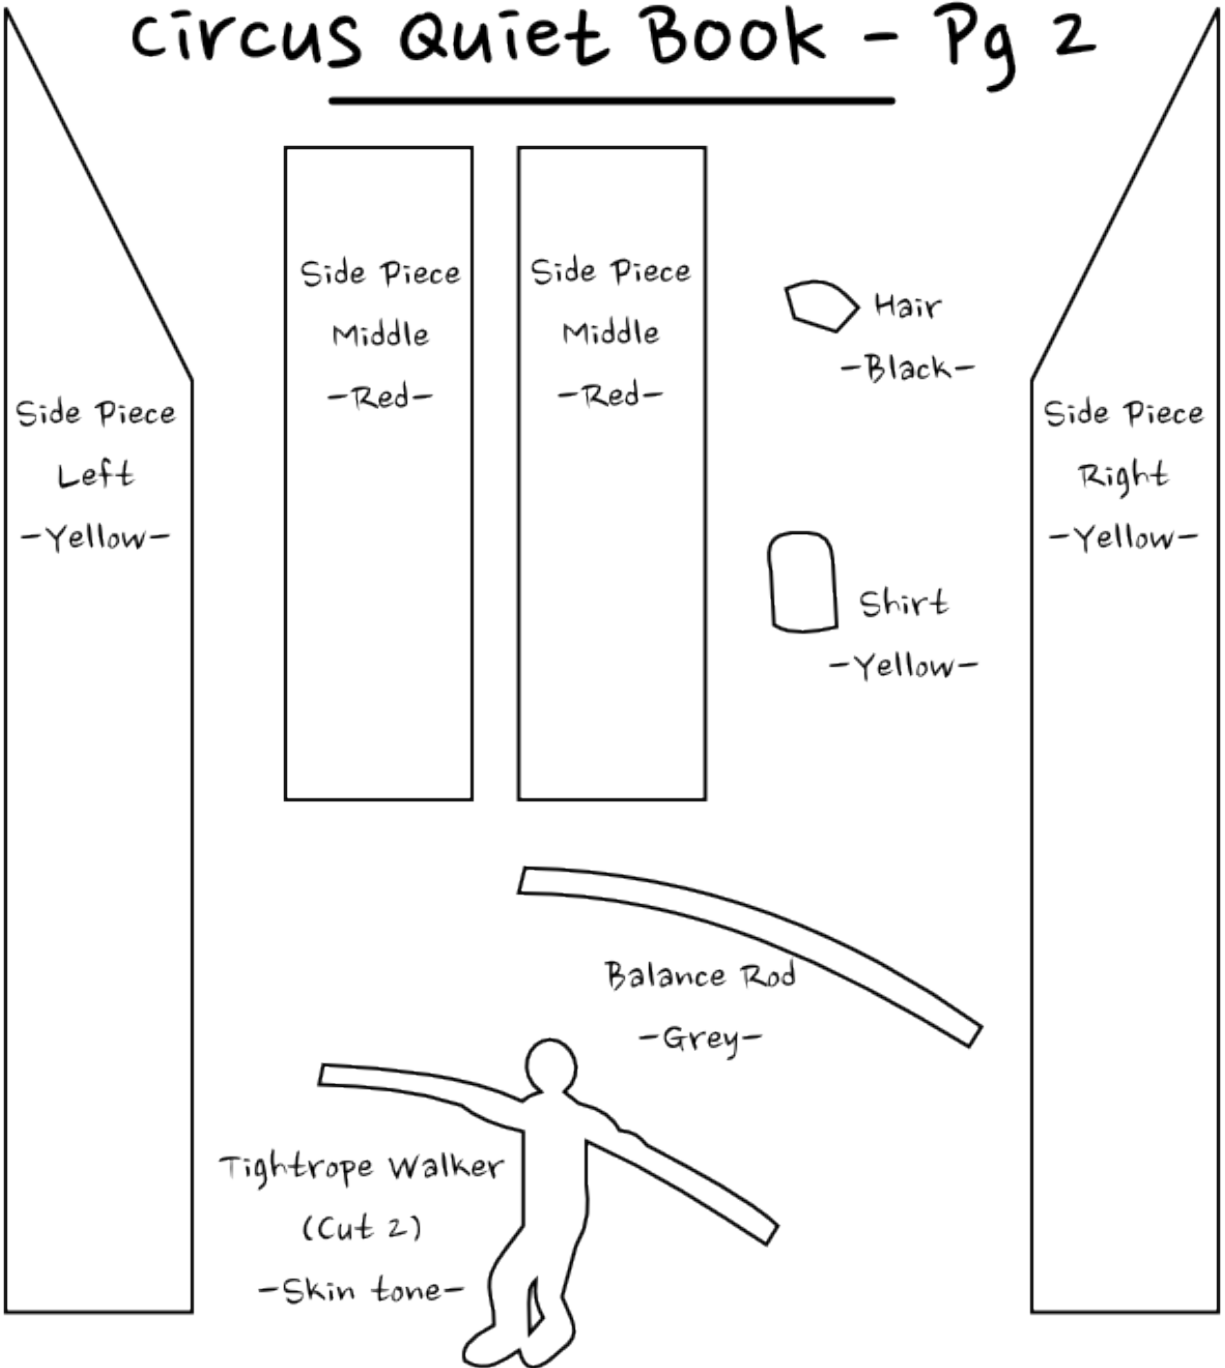

# Circus Quiet Book - Pg 2

Side Piece  
Left  
-Yellow-

Side Piece  
Middle  
-Red-

Side Piece  
Middle  
-Red-

Hair  
-Black-

Shirt  
-Yellow-

Side Piece  
Right  
-Yellow-

Balance Rod  
-Grey-

Tightrope Walker  
(Cut 2)  
-Skin tone-

Hands  
-Skin tone-

Front Leg  
-Green-

Back Leg  
-Green-

1 inch  
Test Square